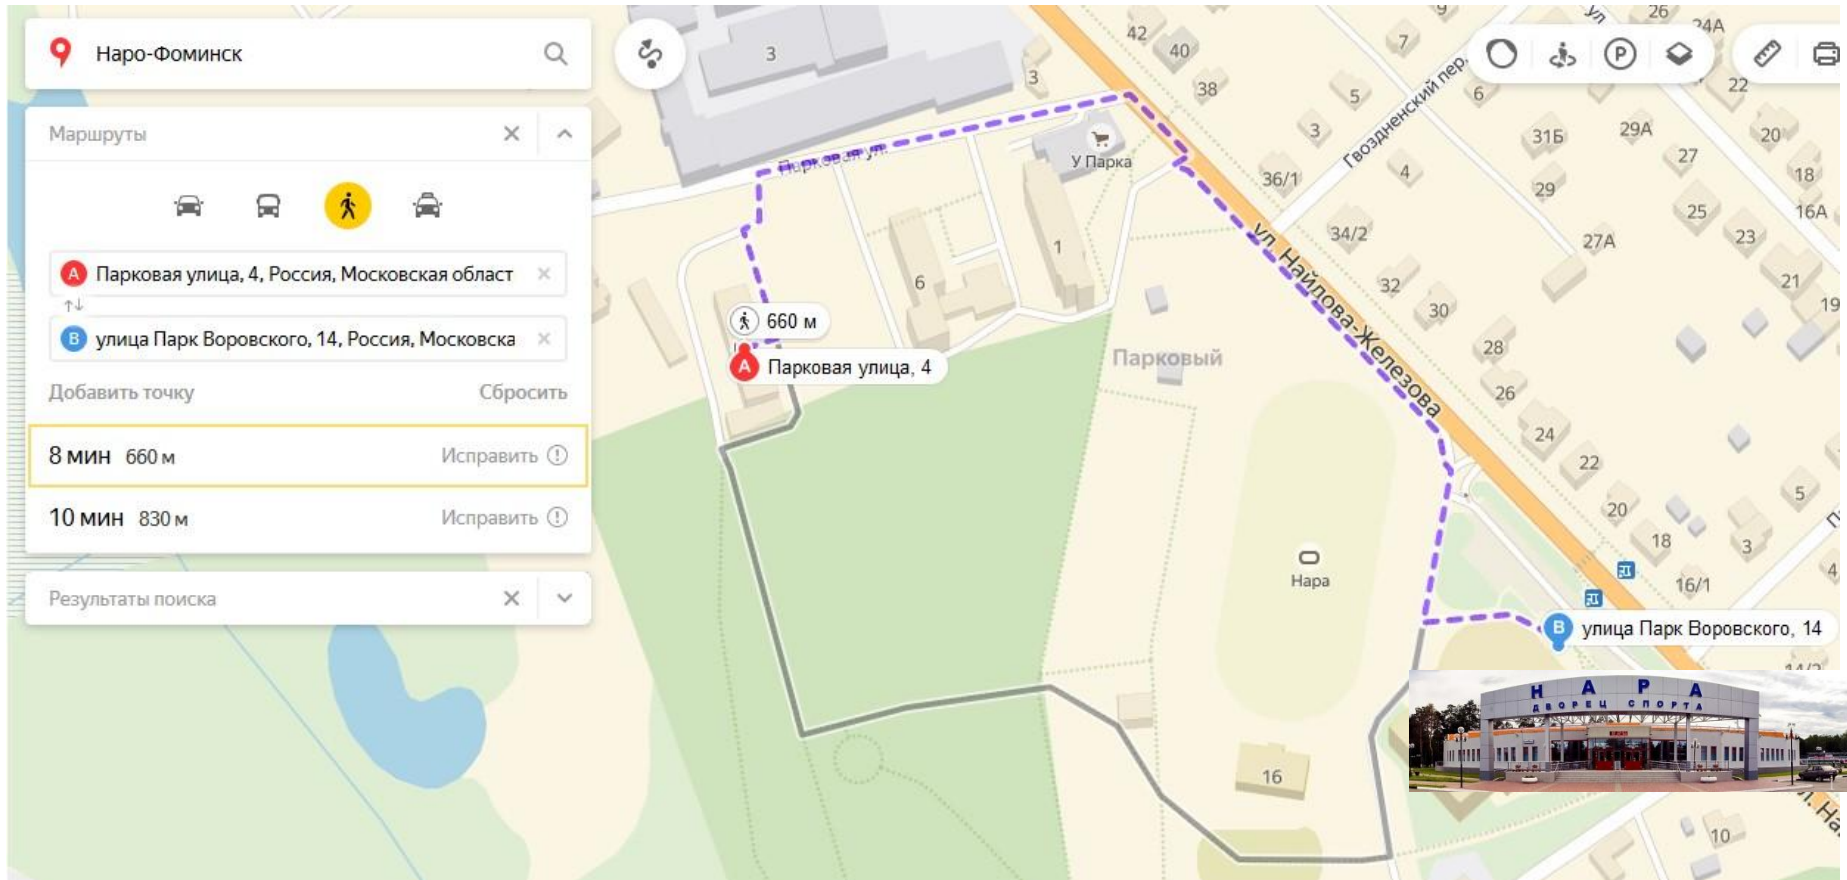

Профилакторий «Нара»

Приложение №4